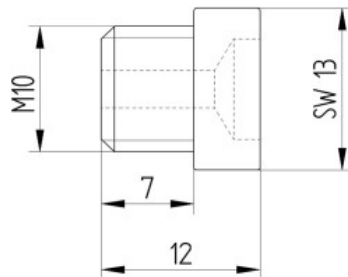

**DESCRIPTION**

- Solid Jet Nozzle with Metric Connection Thread
- Robust design
- Standard nozzle in many bottle washers
- Material PA (polyamide)
- Also available in stainless steel

**SPECIFICATIONS**

Ød Bore diameter	Flow @Bar		Colour	
Mm	2	3		
1.0	0.56	0.64	white	
1.2	0.62	0.78	blue	
1.3	0.84	1.00	black	
1.5	1.20	1.48	yellow	
1.8	1.65	2.00	red	
2.0	2.08	2.52	nature	
2.3	2.7	3.30	ivory	
2.5	3.16	3.80	green	
2.8	3.78	4.56	grey	
3.0	4.20	5.20	yellow	
5.5	15.50	19.00	blue	

**DIMENSIONS**

**HOW TO ORDER**

M10 bore diameter PA Color

**M10 -2.5 - PA Green**